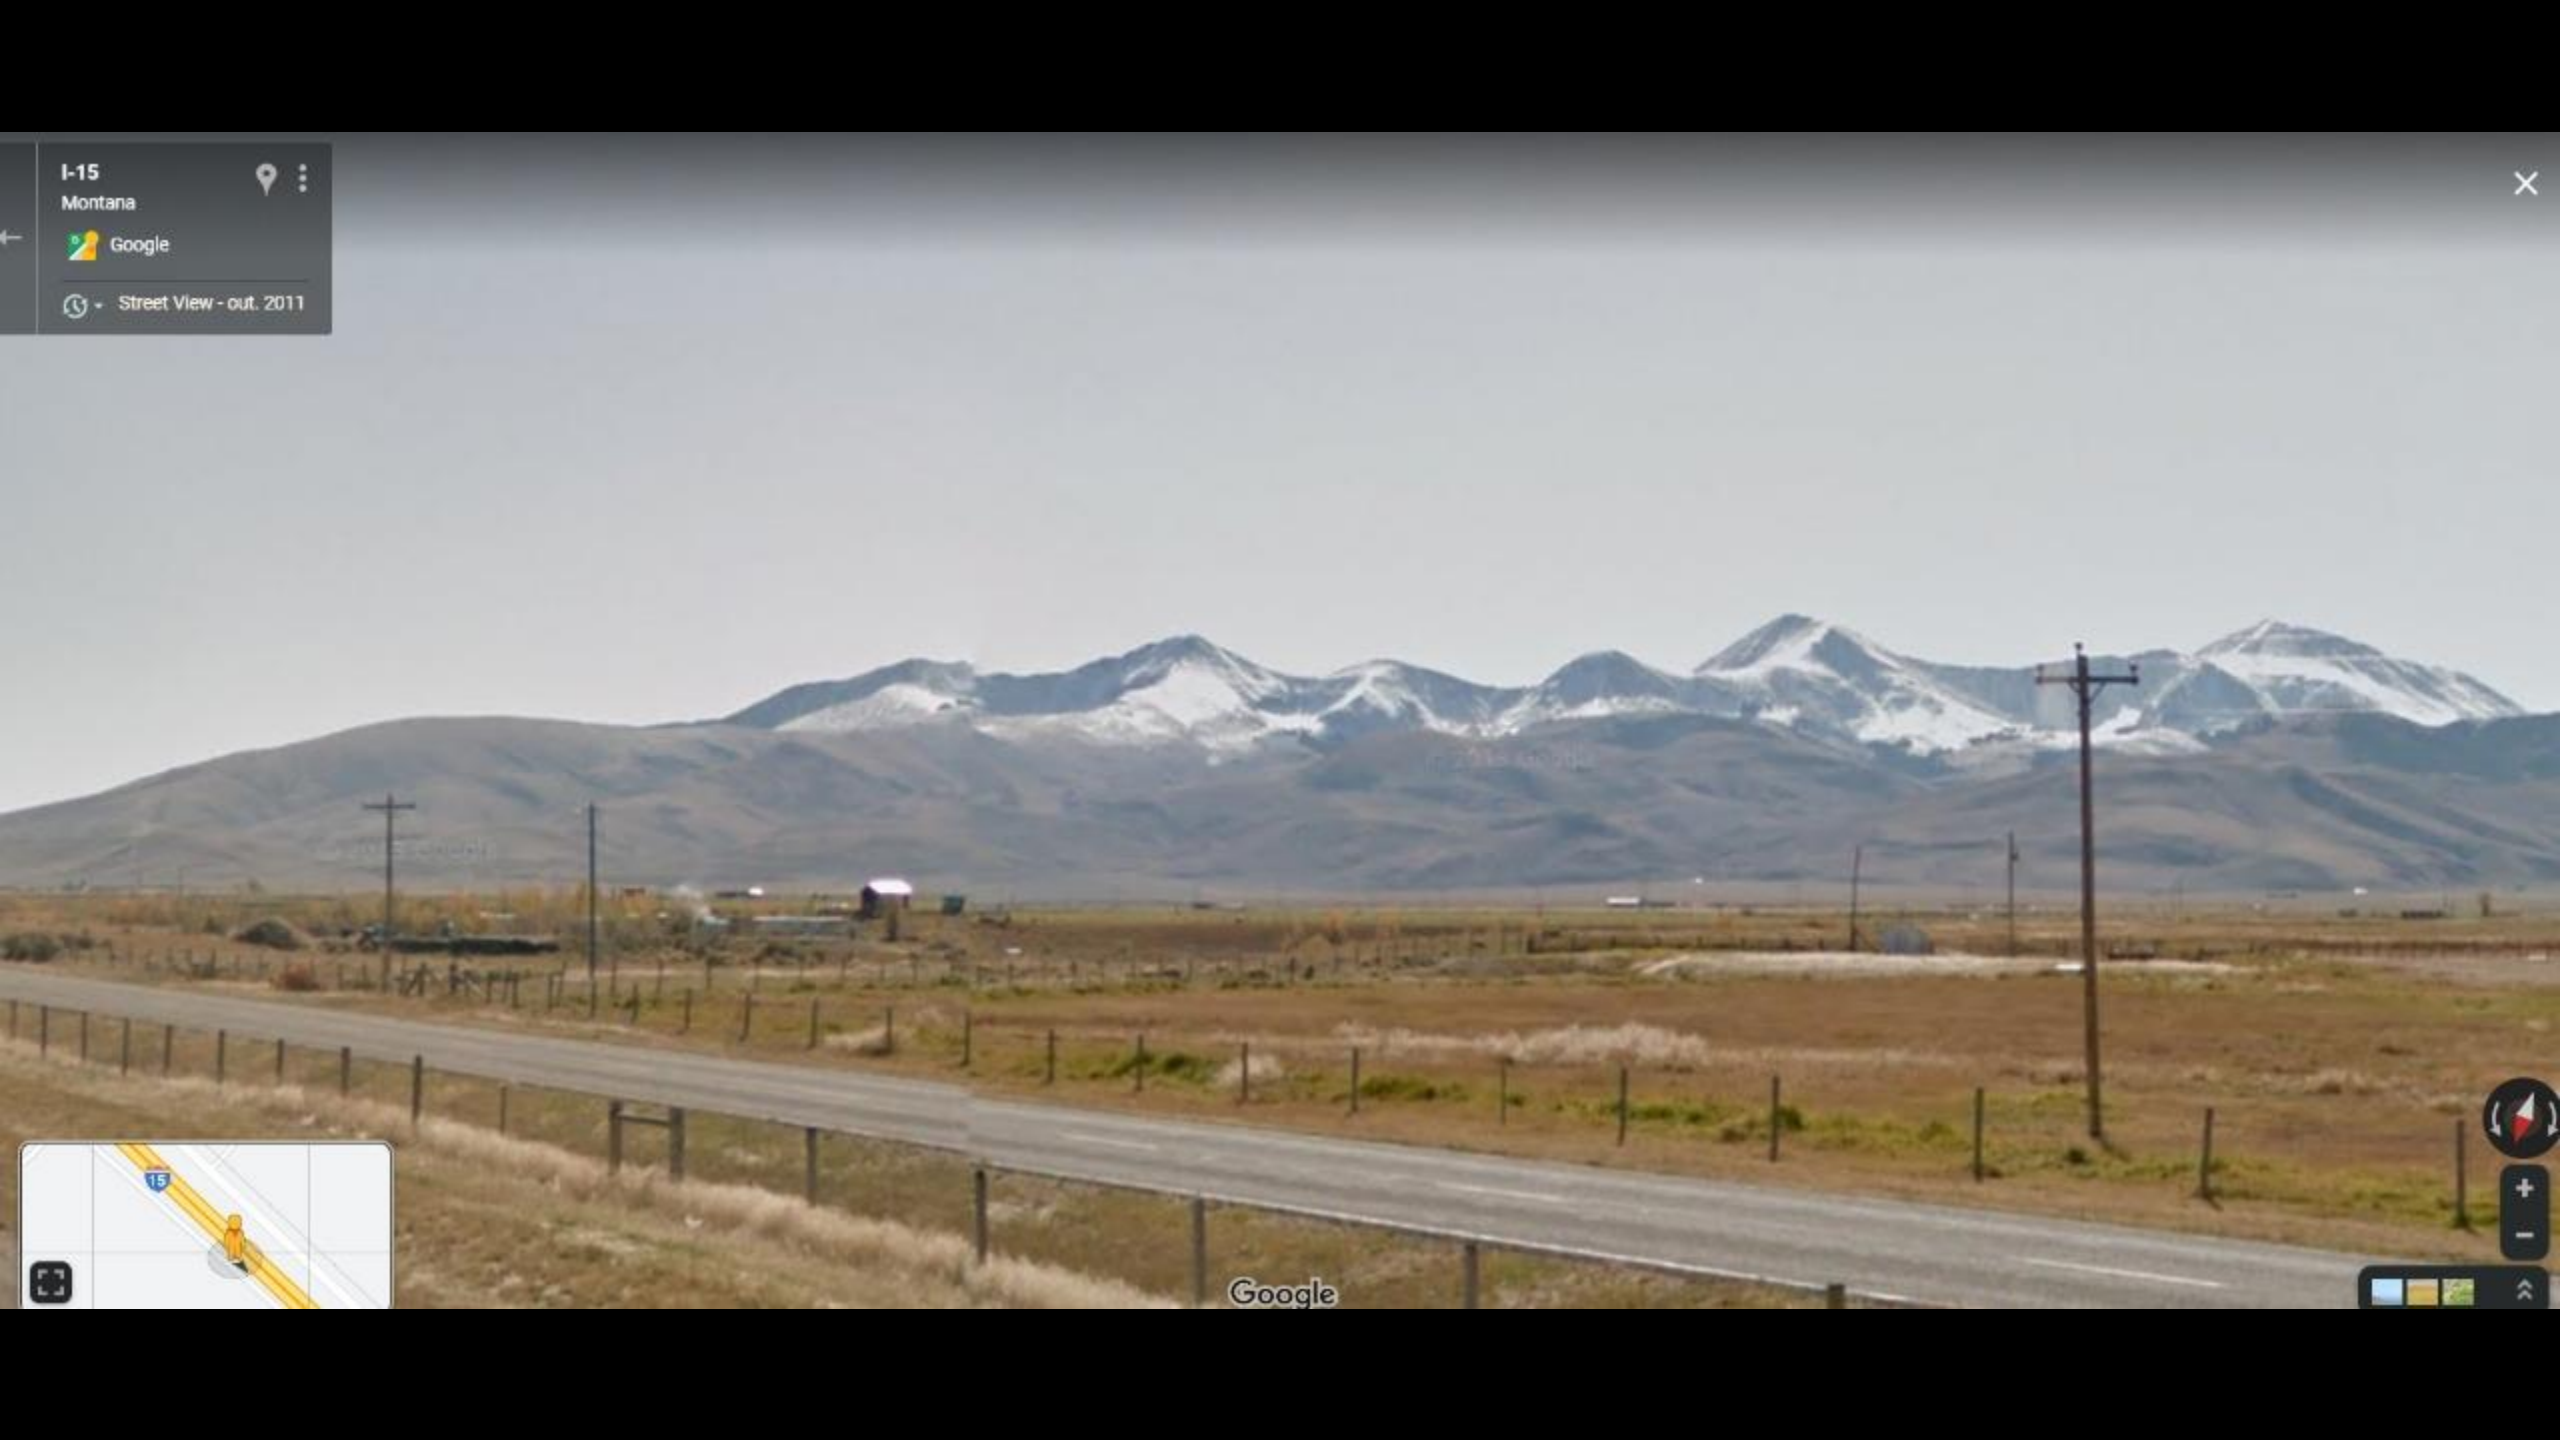

I-15

Montana

Street View - out. 2011

Google