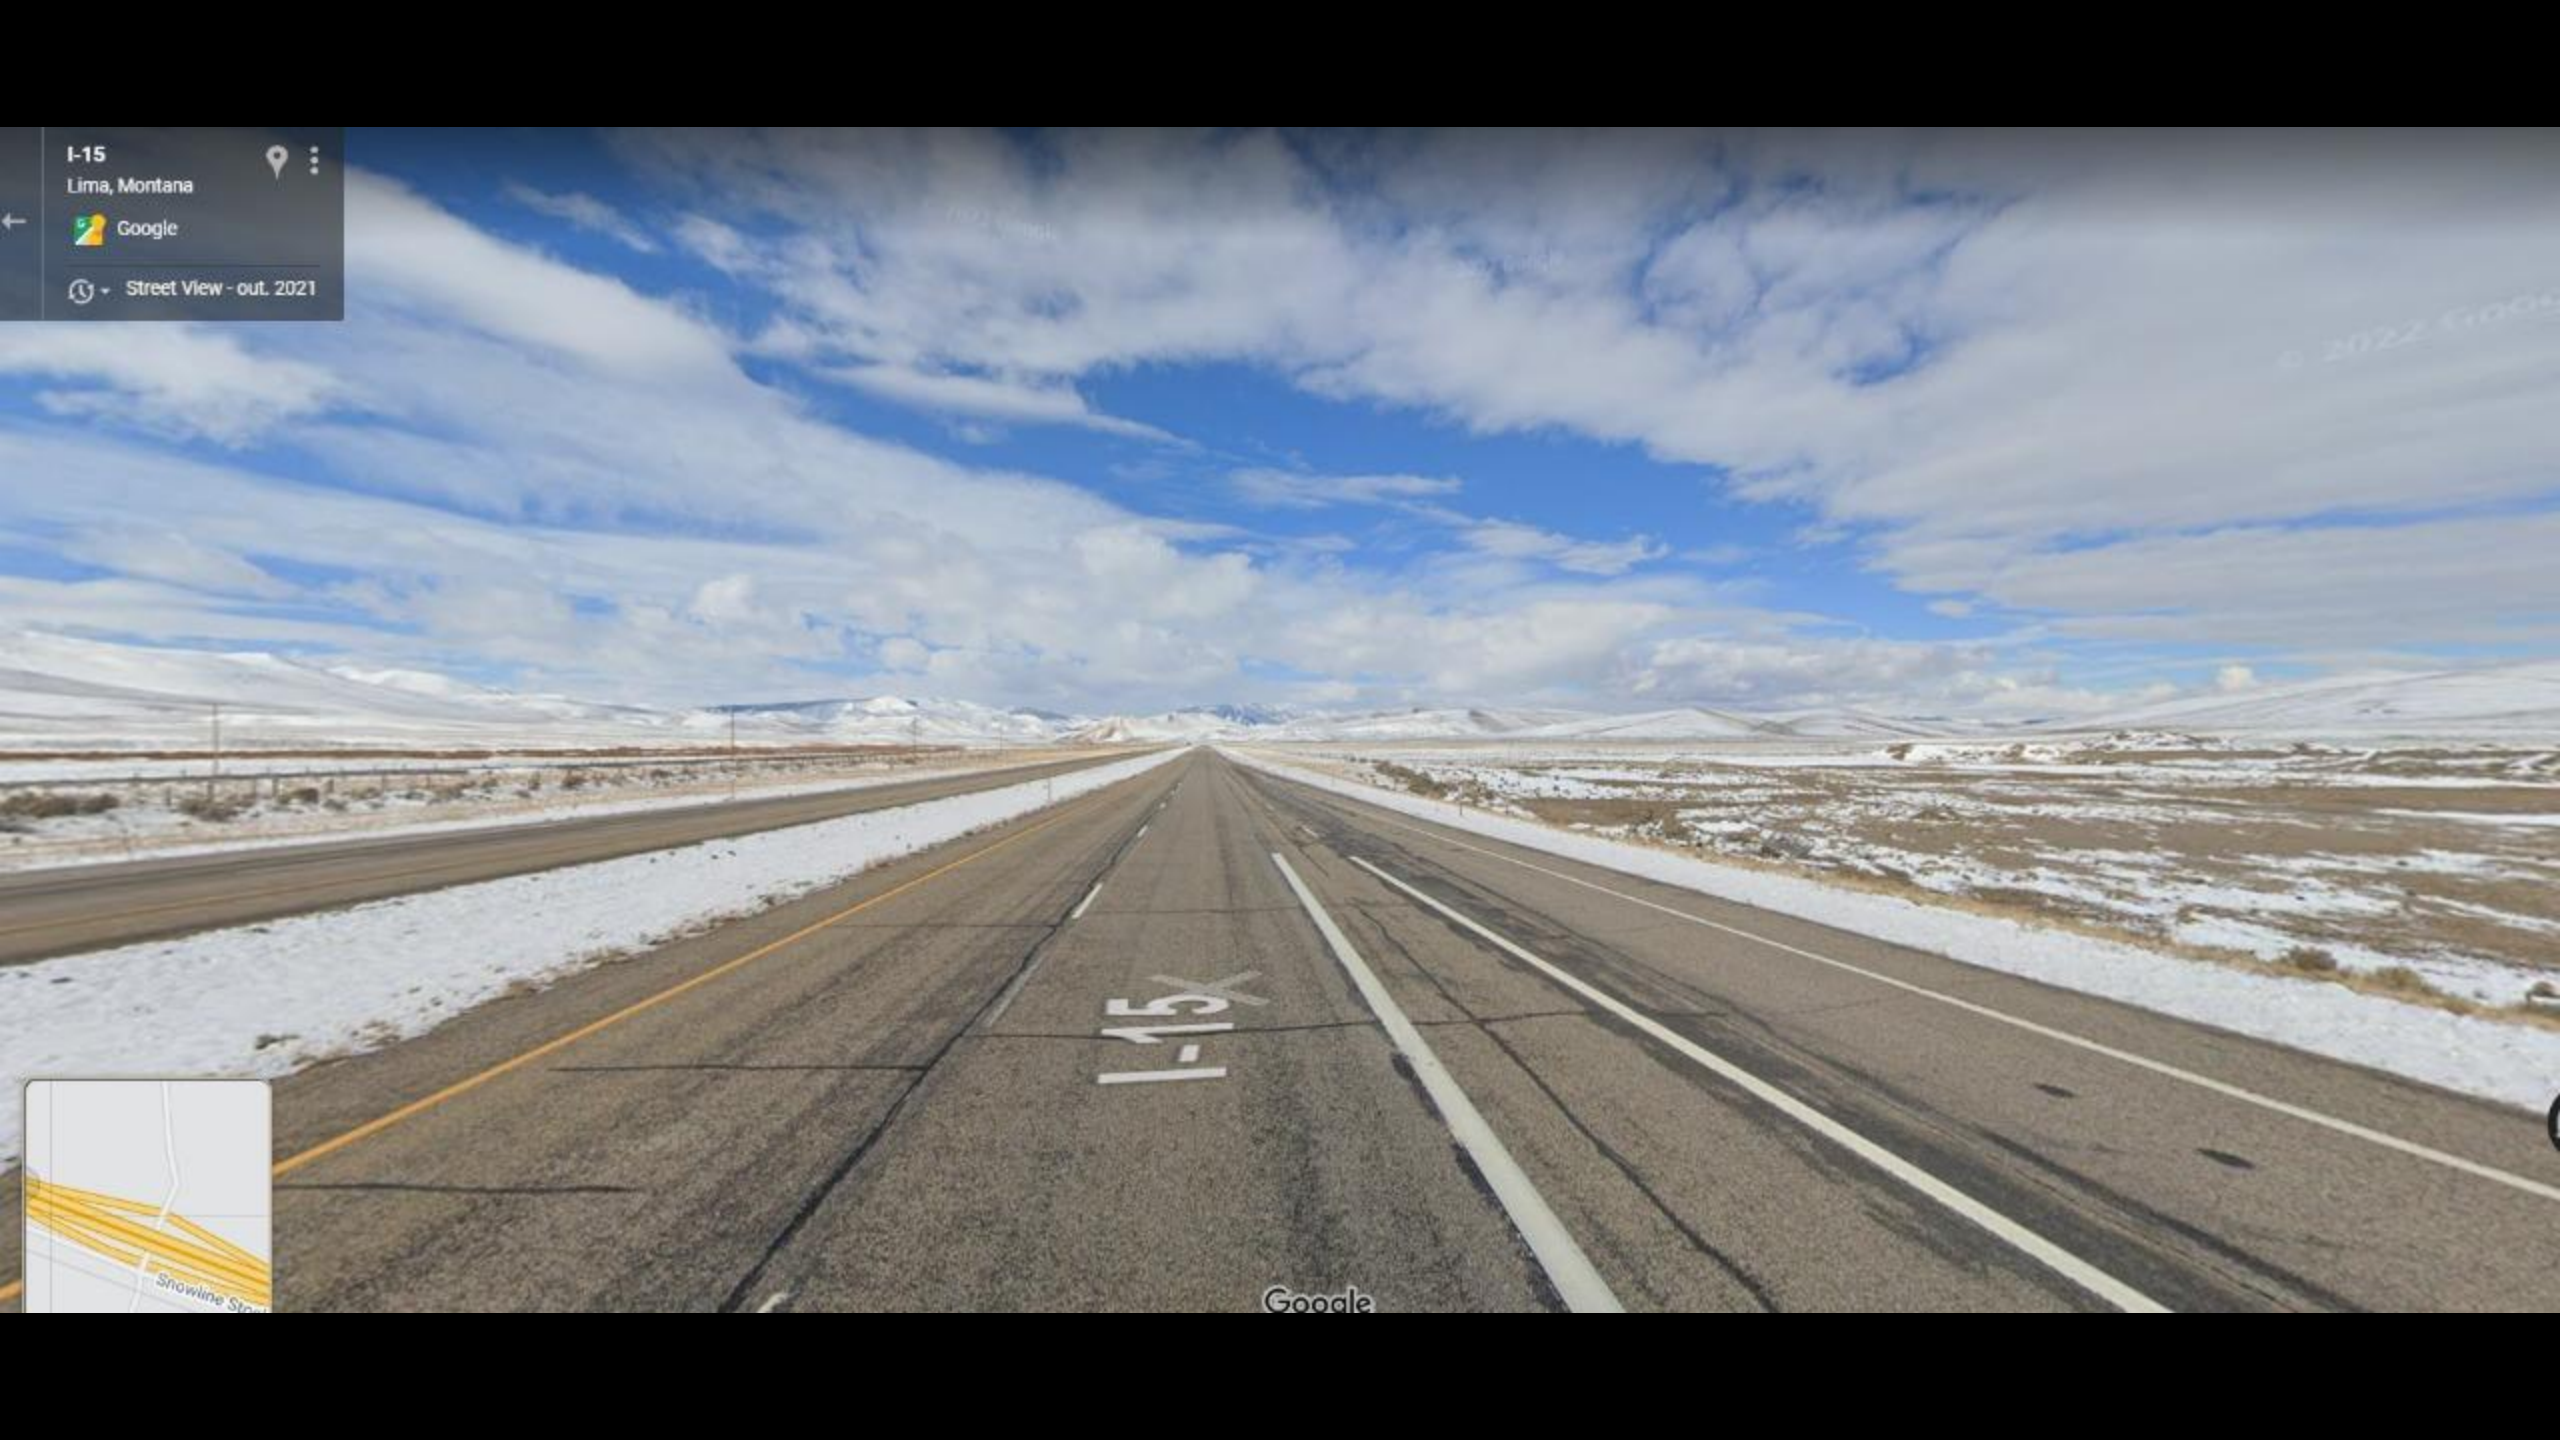

“Ker-choo-ee!”

I-15

Lima, Montana

Google

Street View - abr. 2018

Google

I-15

Lima, Montana

Google

Street View - out. 2021

© 2022 Google

Google

I-15

Lima, Montana

Street View - out. 2021

I-15

Google

I-15

Lima, Montana

Street View - out. 2021

Google

I-15

Lima, Montana

Street View - set. 2021

Google

I-15

Lima, Montana

Google

Street View - out. 2021

Google

I-15

I-15